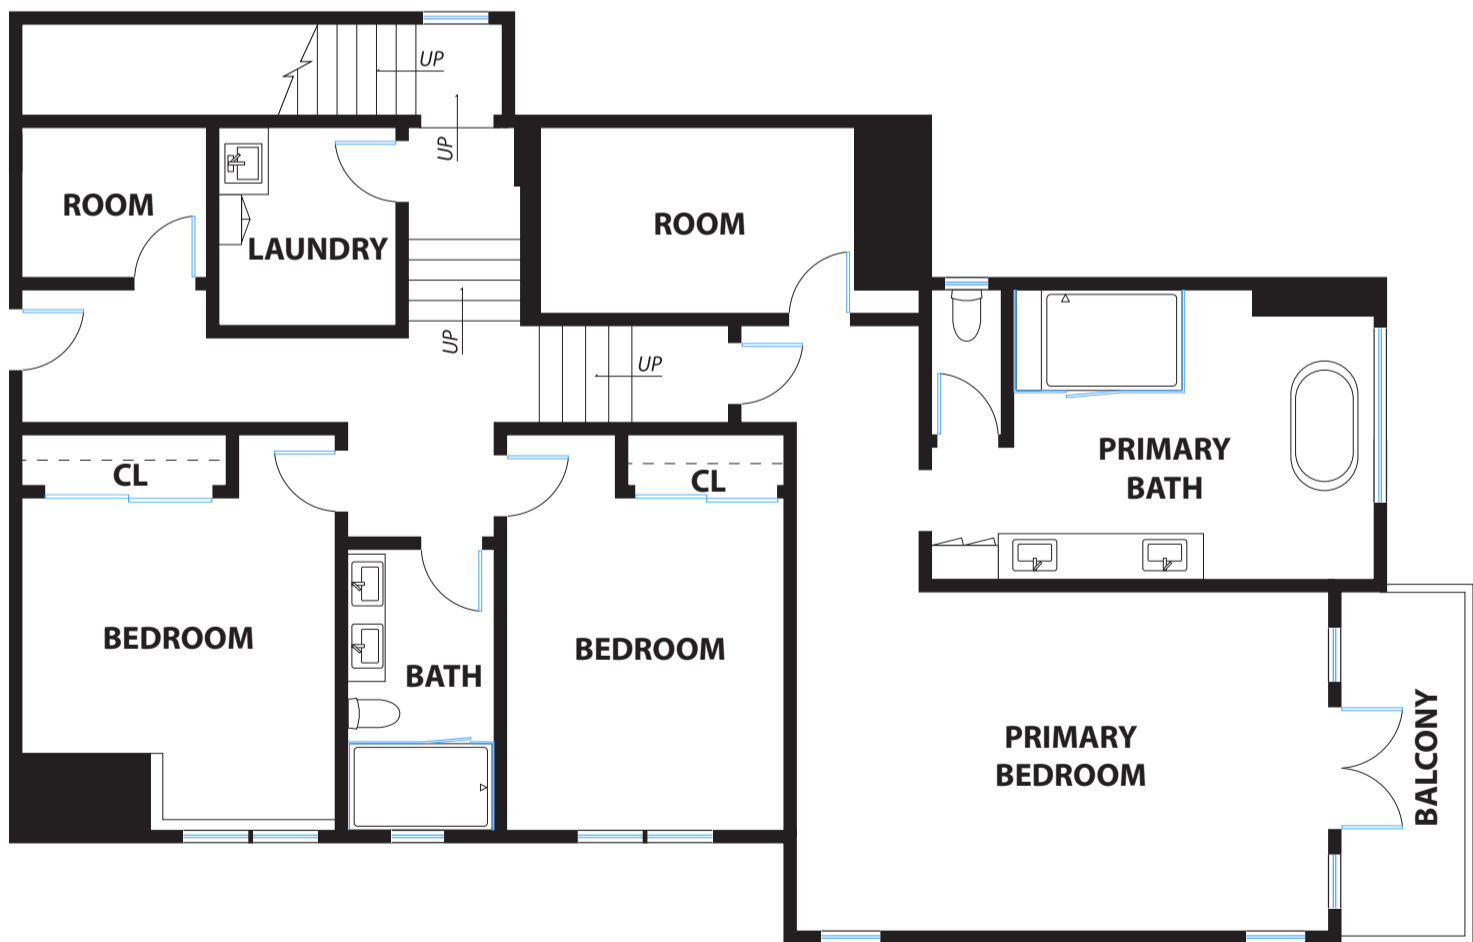

# 45 DIABLO DRIVE

## OAKLAND

MAIN LEVEL

LOWER LEVEL

DISCLAIMER: RENDERING BY OPEN HOMES PHOTOGRAPHY. ALL MEASUREMENTS ARE APPROXIMATE AND MAY NOT BE EXACT.  
DO NOT RELY ON THE ACCURACY OF THIS FLOOR PLAN WHEN DETERMINING THE PRICE OF A PROPERTY OR MAKING DECISIONS  
REGARDING BUYING OR SELLING OF PROPERTIES WITHOUT INDEPENDENT VERIFICATION.